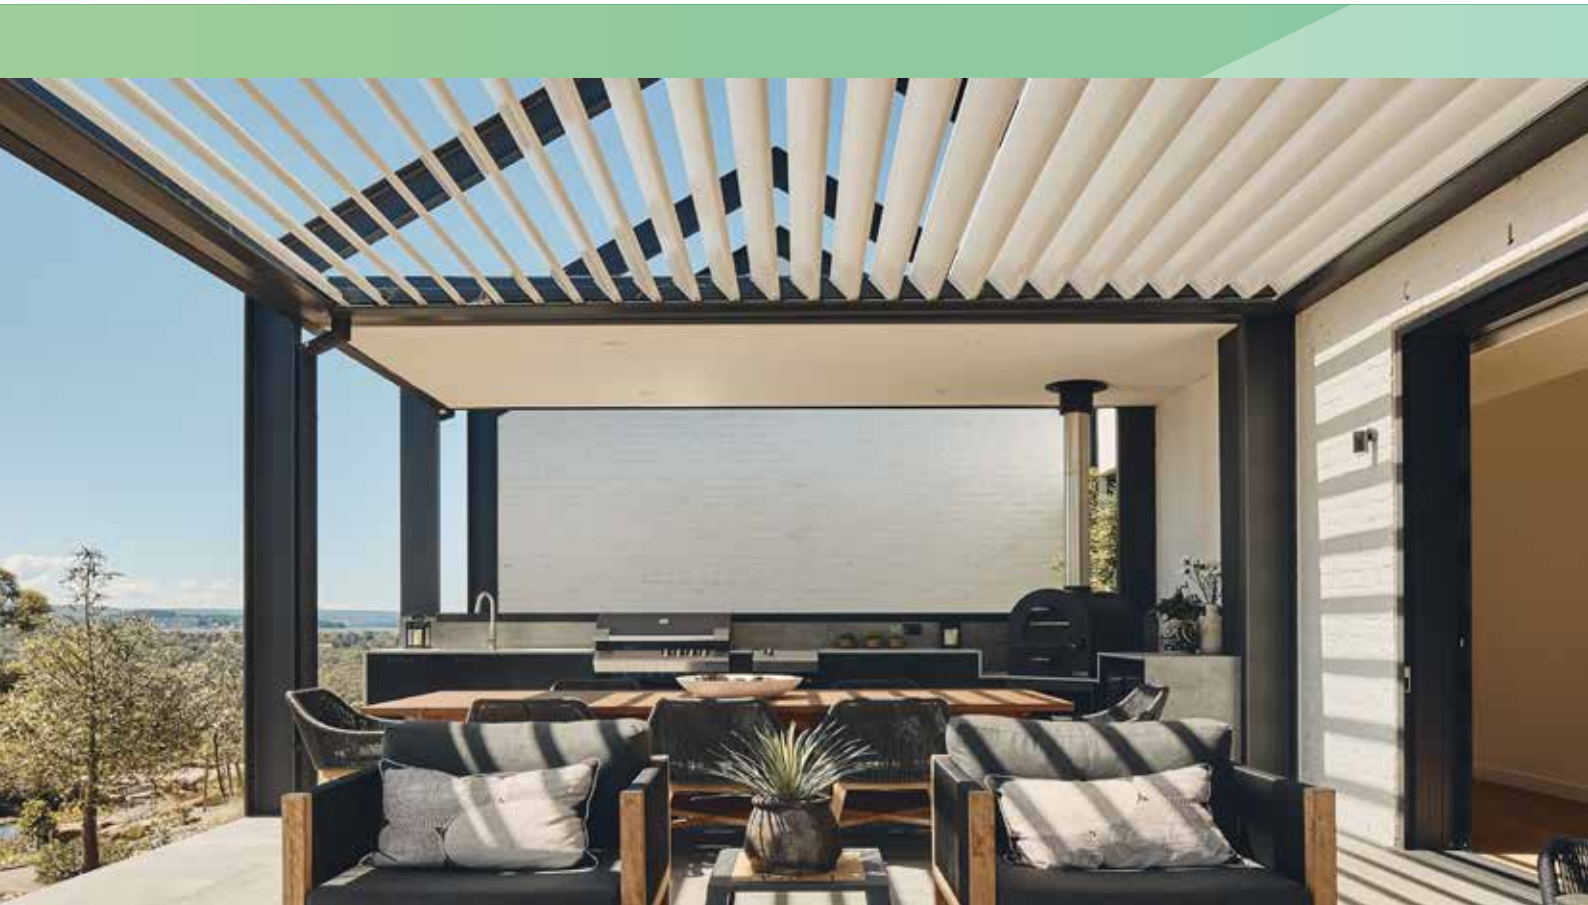

CUSTOMISE OPTIONS TO SUIT

To your precise requirements

From stand-alone systems through to a Louvretec outdoor room, this market leading family of Opening & Retracting Roofs offers a range of options second to none.

220/35 SLIMLINE RETRACT ROOF
 (MATCHES 220/35 SLIMLINE PIVOT)

220/45 SUPER RETRACT ROOF
 (MATCHES 200/40 SUPER PIVOT)

220/40 SUPER PIVOT
 (MATCHES 220/45 SUPER RETRACT)

220/35 SLIMLINE PIVOT ROOF
 (MATCHES 220/35 SLIMLINE RETRACT)

200 SUPER ROOF HEAVY

200 SUPER ROOF LITE

200 SUBURBAN DIRECT ROOF

180 LINEAR ROOF

270 TRANSLUCENT ROOF

CREATE YOUR OWN CUSTOM DESIGNED OUTDOOR SPACE WITH LOUVRETEC

Louvretec is available worldwide

YOUR LOCAL DEALER: