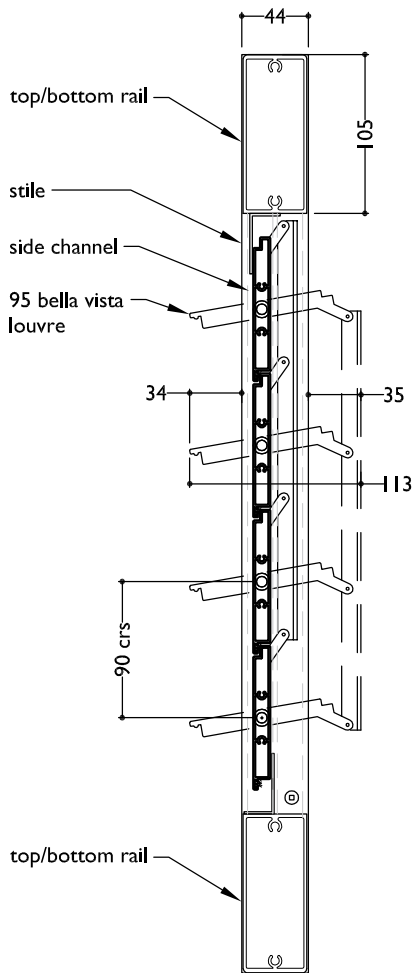

TYPICAL DETAIL : 95MM BELLA VISTA KISS PIVOT AND END FIXED

PLAN  
95 BELLA VISTA KISS PIVOT IN DOOR PANEL

PLAN - END FIXED  
95 BELLA VISTA IN DOOR PANEL

SECTION  
95 BELLA VISTA KISS PIVOT IN DOOR PANEL

SECTION - END FIXED  
95 BELLA VISTA IN DOOR PANEL

note:  
pitch (angle) and spacing of  
louvres can vary and are  
set at time of manufacture