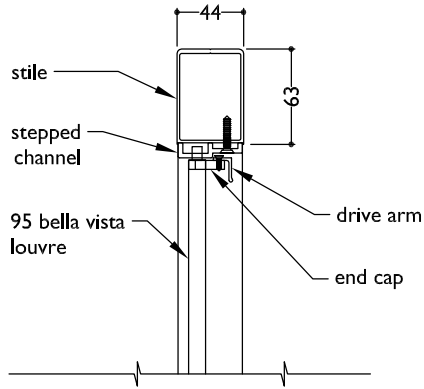

TYPICAL DETAIL : 95MM BELLA VISTA KISS PIVOT AND END FIXED

PLAN  
95 BELLA VISTA KISS PIVOT IN DOOR PANEL

PLAN - END FIXED  
95 BELLA VISTA IN DOOR PANEL

SECTION  
95 BELLA VISTA KISS PIVOT IN DOOR PANEL

SECTION - END FIXED  
95 BELLA VISTA IN DOOR PANEL

note:  
pitch (angle) and spacing of  
louvres can vary and are  
set at time of manufacture