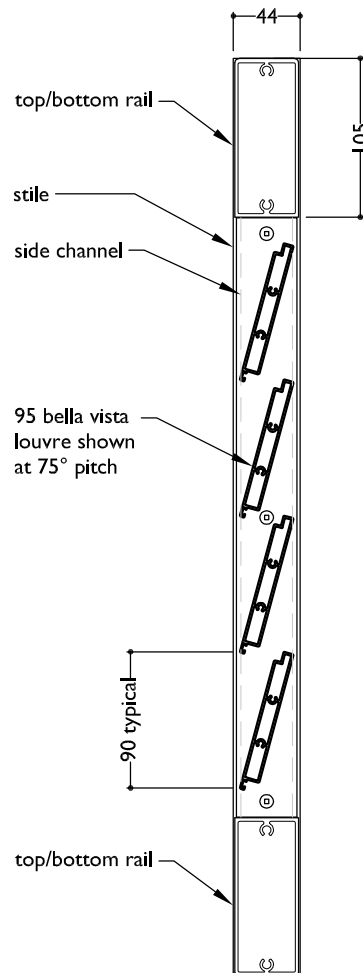

TYPICAL DETAIL : 95MM BELLA VISTA KISS PIVOT AND END FIXED

PLAN  
95 BELLA VISTA KISS PIVOT IN DOOR PANEL

PLAN - END FIXED  
95 BELLA VISTA IN DOOR PANEL

SECTION  
95 BELLA VISTA KISS PIVOT IN DOOR PANEL

SECTION - END FIXED  
95 BELLA VISTA IN DOOR PANEL

note:  
pitch (angle) and spacing of  
louvres can vary and are  
set at time of manufacture