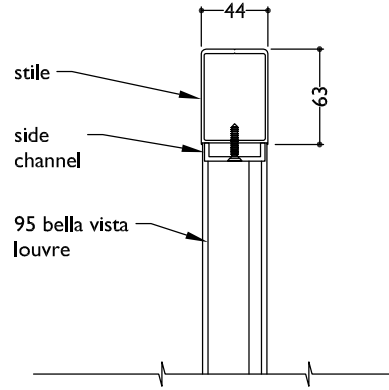

TYPICAL DETAIL : 95MM BELLA VISTA KISS PIVOT AND END FIXED

PLAN  
95 BELLA VISTA KISS PIVOT IN DOOR PANEL

PLAN - END FIXED  
95 BELLA VISTA IN DOOR PANEL

SECTION  
95 BELLA VISTA KISS PIVOT IN DOOR PANEL

SECTION - END FIXED  
95 BELLA VISTA IN DOOR PANEL

note:  
pitch (angle) and spacing of  
louvres can vary and are  
set at time of manufacture