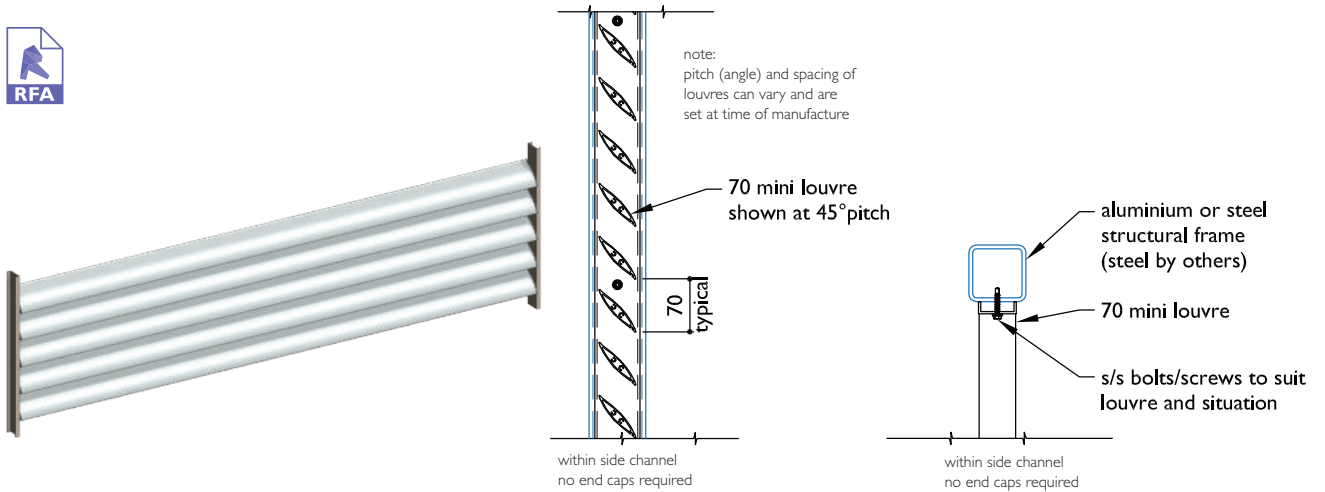

TECHNICAL DETAILS 70MM MINI & 90MM MIDI END FIXED VERTICAL & OVERHEAD PANELS

TYPICAL DETAIL 3D/2D MODELS 70MM END FIXED VERTICAL

70mm end fixed vertical

Section in channel

Plan in channel

TYPICAL DETAIL 3D/2D MODEL 90MM END FIXED OVERHEAD & END FIXED VERTICAL

90mm end fixed overhead

Section in channel

Plan in channel