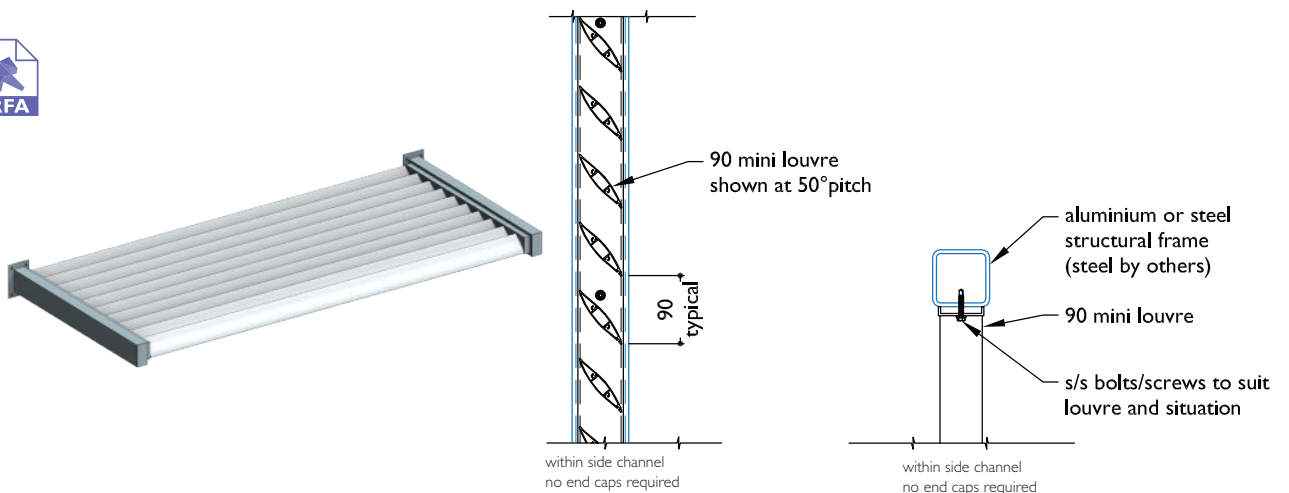

TECHNICAL DETAILS 70MM MINI & 90MM MIDI END FIXED VERTICAL & OVERHEAD PANELS

TYPICAL DETAIL 3D/2D MODELS 70MM END FIXED VERTICAL

70mm end fixed vertical

Section in channel

Plan in channel

TYPICAL DETAIL 3D/2D MODEL 90MM END FIXED OVERHEAD & END FIXED VERTICAL

90mm end fixed overhead

Section in channel

Plan in channel