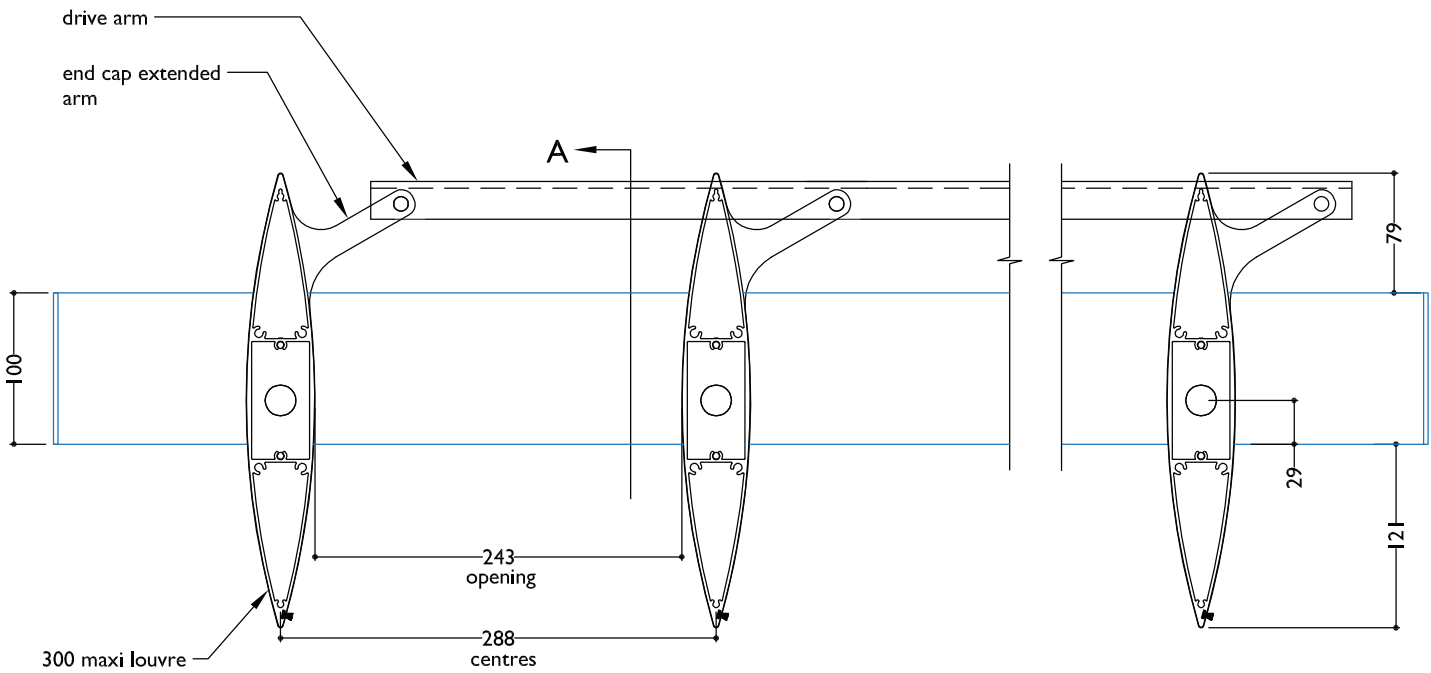

**TYPICAL DETAIL : 300MM MAXI-DRIVE MOTORISED**

**SECTION - LOUVRES CLOSED**

**SECTION B - LOUVRES CLOSED**

**SECTION - LOUVRES OPEN**

**SECTION B - LOUVRES OPEN**