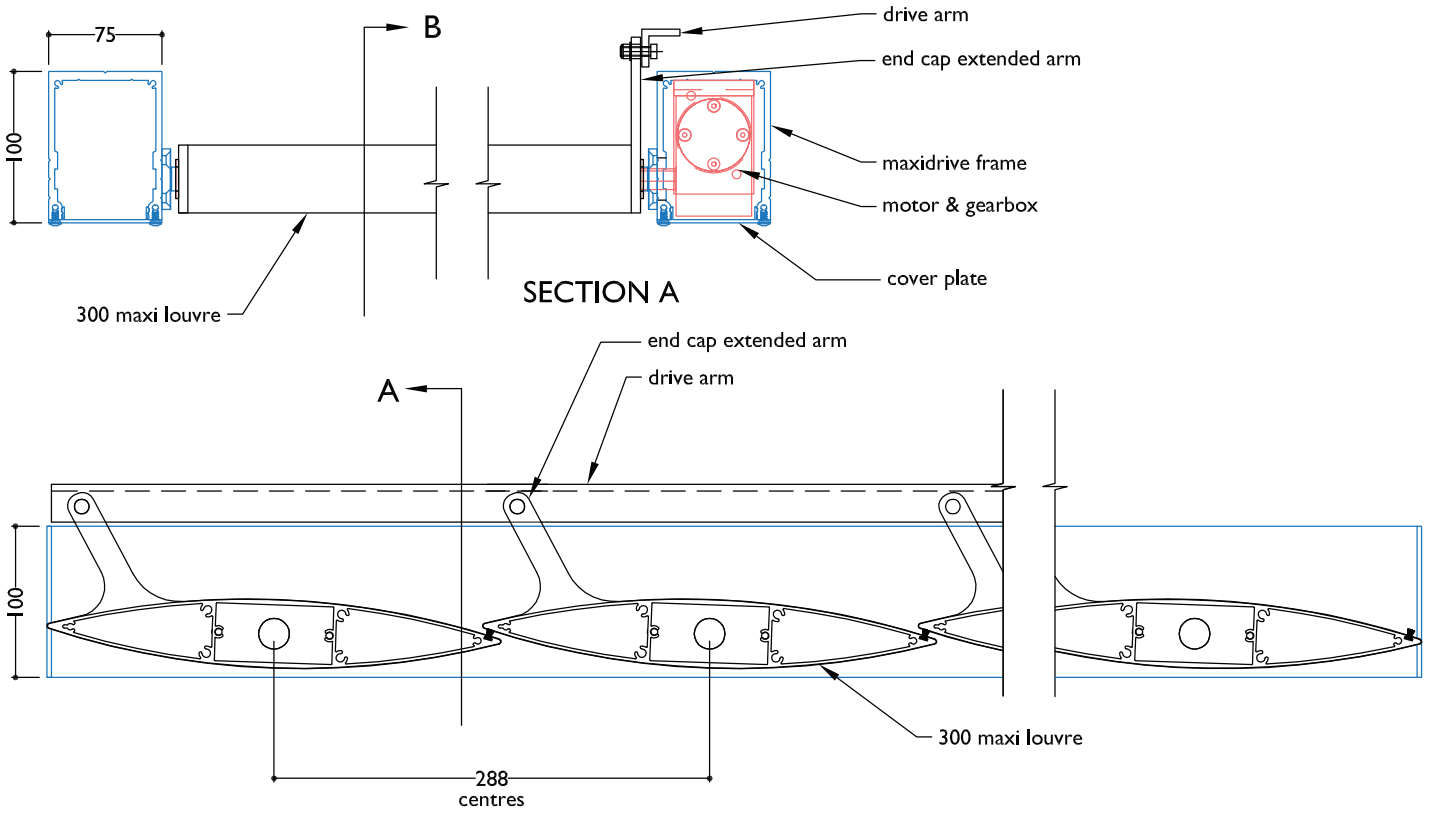

**TYPICAL DETAIL : 300MM MAXI-DRIVE MOTORISED**

**SECTION - LOUVRES CLOSED**

**SECTION B - LOUVRES CLOSED**

**SECTION - LOUVRES OPEN**

**SECTION B - LOUVRES OPEN**