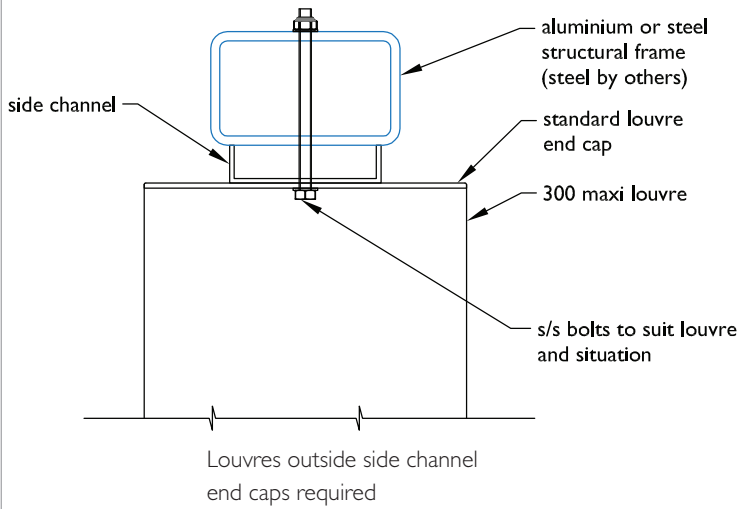

TYPICAL DETAIL : END FIXED 300MM MAXI LOUVRE PANELS

PLAN - END FIXED 300MM MAXI LOUVRE

SECTION - END FIXED 300MM MAXI LOUVRES