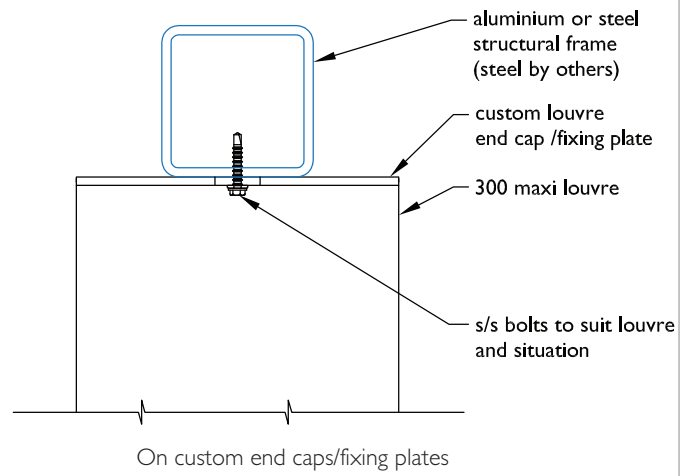

TYPICAL DETAIL : END FIXED 300MM MAXI LOUVRE PANELS

PLAN - END FIXED 300MM MAXI LOUVRE

SECTION - END FIXED 300MM MAXI LOUVRES