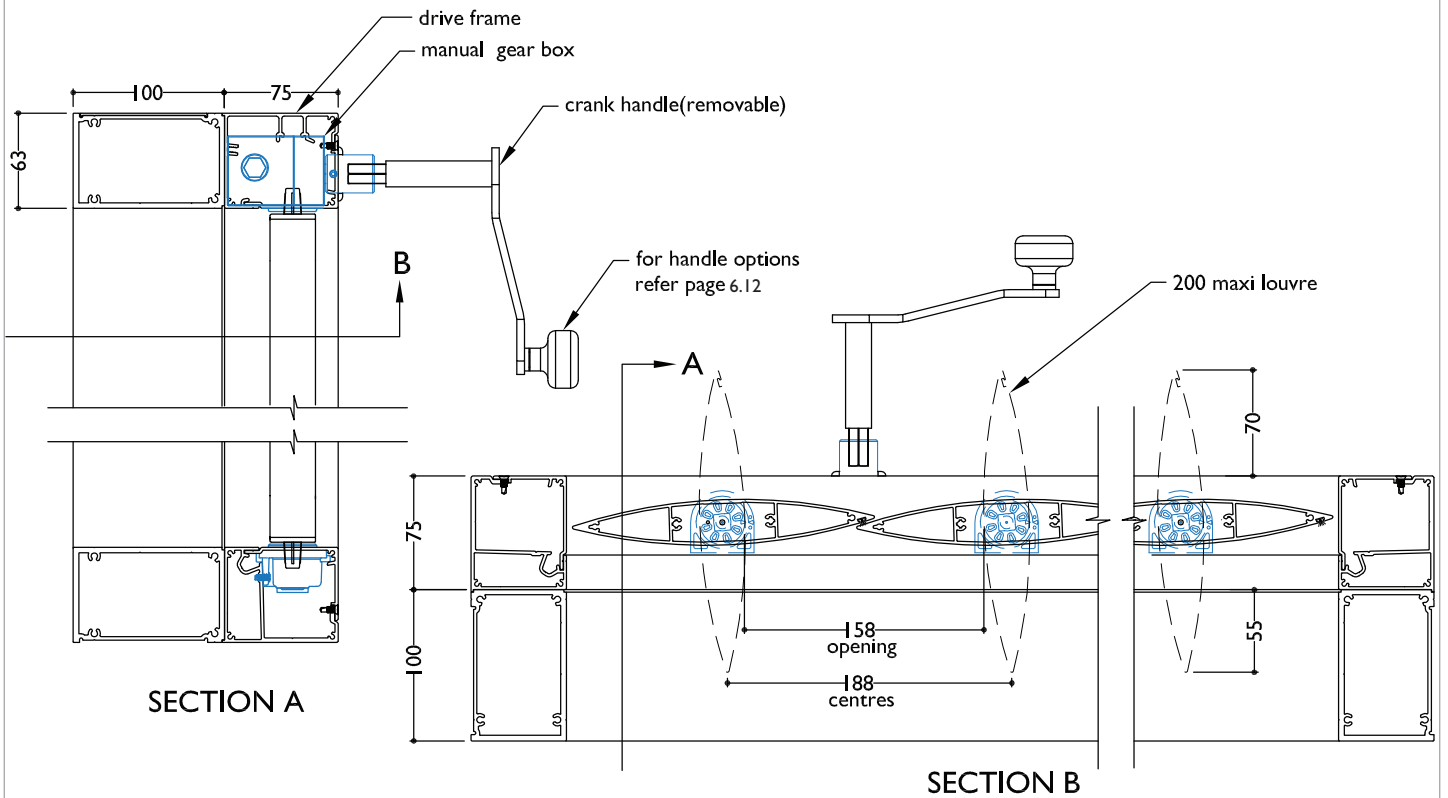

**TYPICAL DETAIL : HAND OPERABLE 200MM SPIRAL PIVOT AIRFOIL LOUVRE**

**SECTION - MANUALLY OPERABLE 200 MAXI LOUVRE SPIRAL PIVOT ON SUPER ELAM STREET STRUCTURAL FRAME**

**SECTION - MANUALLY OPERABLE 200 MAXI LOUVRE SPIRAL PIVOT**