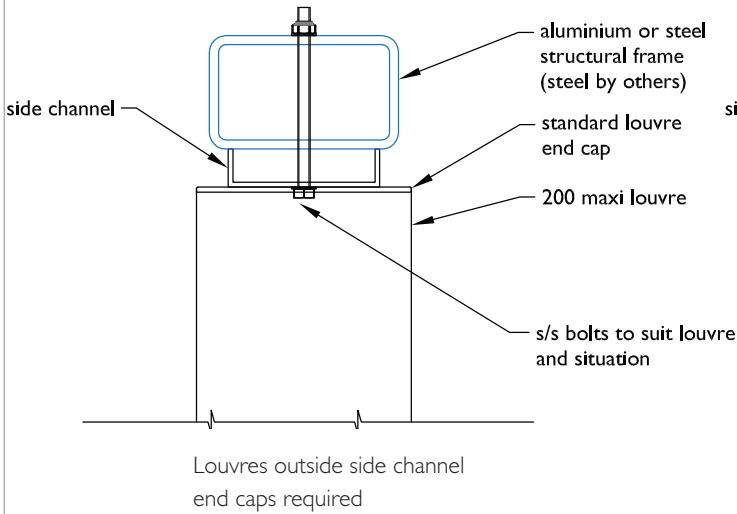

TYPICAL DETAIL : END FIXED 200MM MAXI LOUVRE PANELS

PLAN - END FIXED 200 MAXI LOUVRE

SECTION - END FIXED 200 MAXI LOUVRE