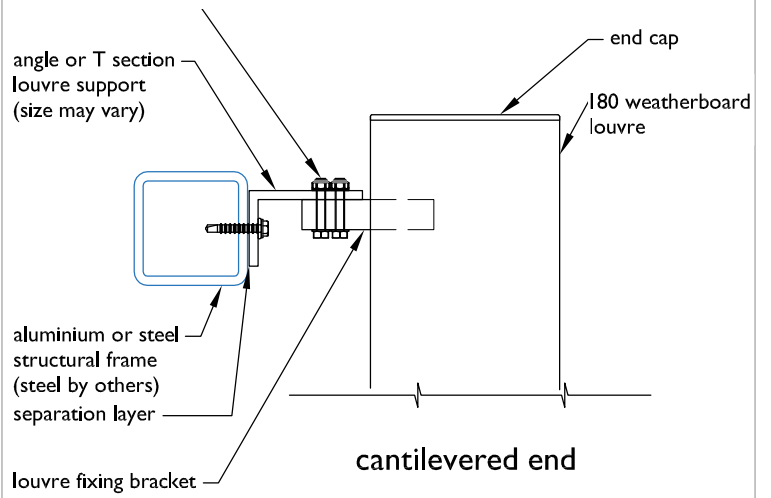

TYPICAL DETAIL : 180MM WEATHERBOARD PANEL - END FIXED AND BRACKET FIXED

**PLAN - END FIXED
180 WEATHERBOARD LOUVRE**

**PLAN - BRACKET FIXED
180 WEATHERBOARD LOUVRE**

**SECTION - END FIXED
180 WEATHERBOARD LOUVRE**

**SECTION - BRACKET FIXED
180 WEATHERBOARD LOUVRE**