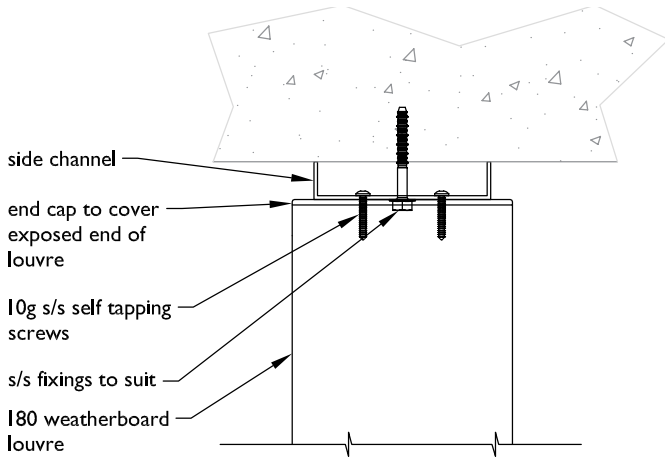

TYPICAL DETAIL : 180MM WEATHERBOARD PANEL - END FIXED AND BRACKET FIXED

**PLAN - END FIXED
180 WEATHERBOARD LOUVRE**

**PLAN - BRACKET FIXED
180 WEATHERBOARD LOUVRE**

**SECTION - END FIXED
180 WEATHERBOARD LOUVRE**

**SECTION - BRACKET FIXED
180 WEATHERBOARD LOUVRE**