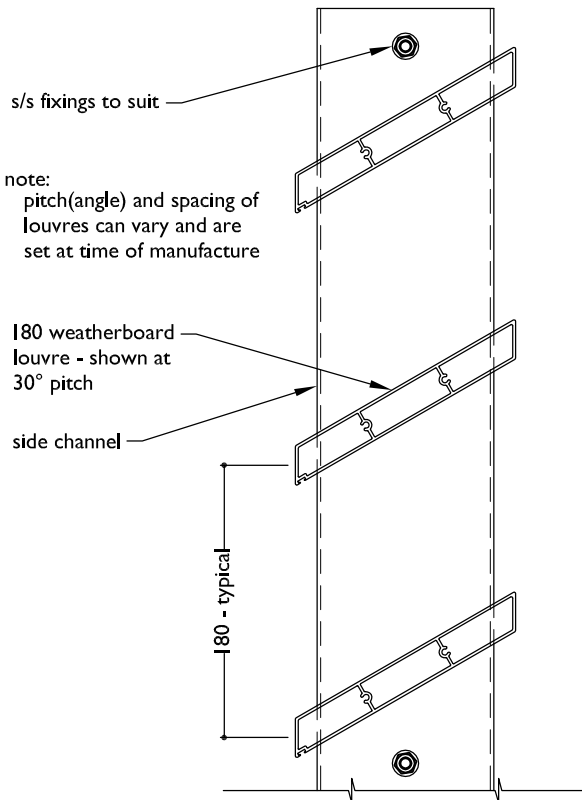

TYPICAL DETAIL : 180MM WEATHERBOARD PANEL - END FIXED AND BRACKET FIXED

**PLAN - END FIXED
180 WEATHERBOARD LOUVRE**

**PLAN - BRACKET FIXED
180 WEATHERBOARD LOUVRE**

**SECTION - END FIXED
180 WEATHERBOARD LOUVRE**

**SECTION - BRACKET FIXED
180 WEATHERBOARD LOUVRE**