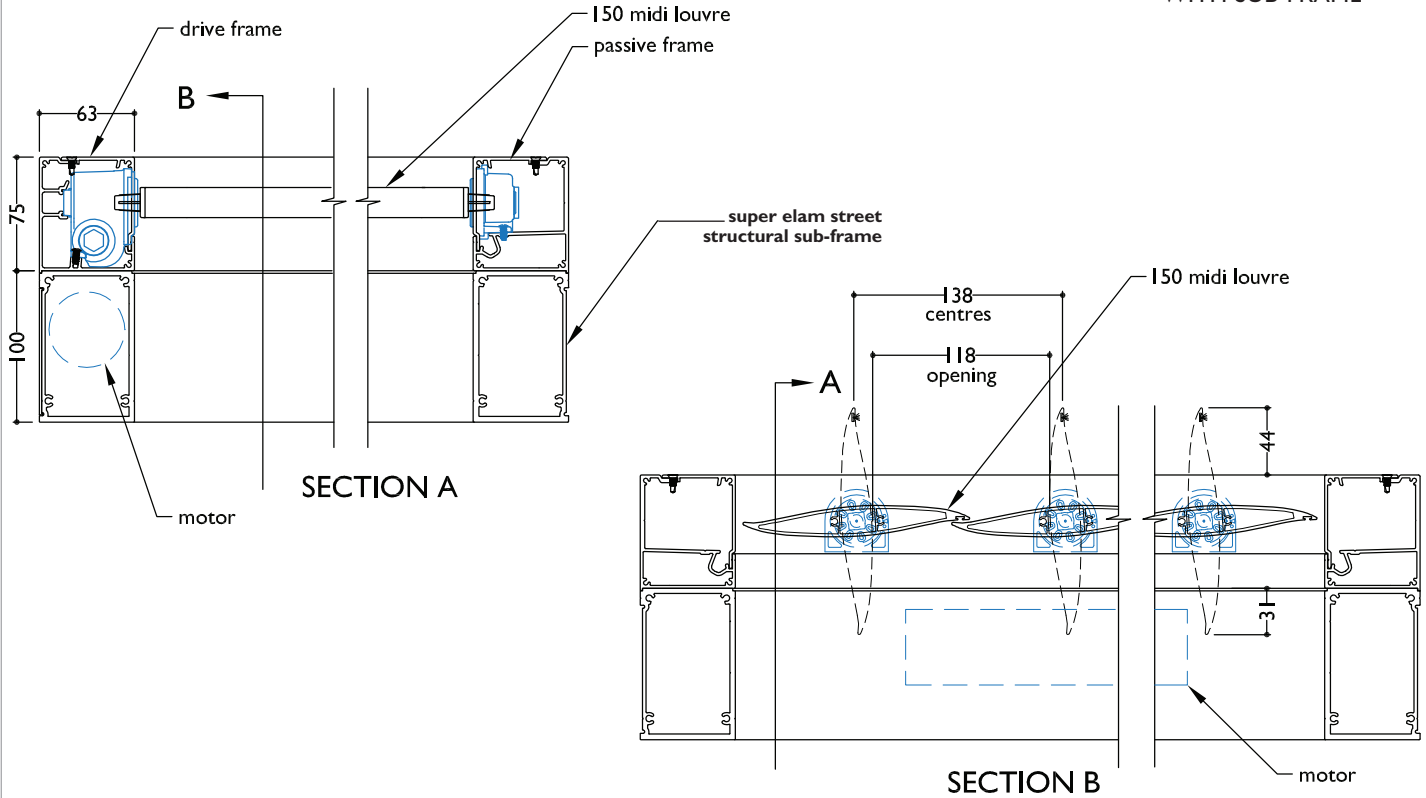

TYPICAL DETAIL : 150MM MIDI LOUVRE SPIRAL PIVOT

SECTION - MOTORISED 150MM MIDI LOUVRE SPIRAL PIVOT ON SUPER ELAM STREET STRUCTURAL FRAME WITH SUB-FRAME

SECTION - MANUALLY OPERABLE 150MM MIDI LOUVRE SPIRAL PIVOT