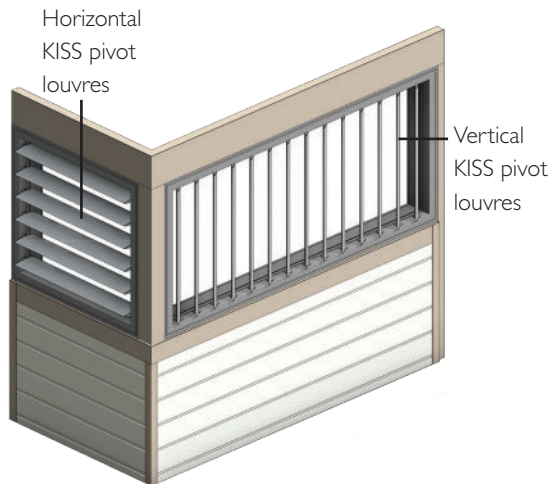

TECHNICAL DETAILS | 150MM MIDI LOUVRE KISS PIVOT

TYPICAL DETAIL 3D/2D MODELS | 150MM KISS PIVOT VERTICAL & HORIZONTAL BLADES

150mm KISS Pivot louvres

Plan: In door panel or frame

TYPICAL DETAIL 3D/2D MODELS | 150MM KISS PIVOT WITHIN BIFOLD DOOR

150mm KISS Pivot louvres

Section: In door panel