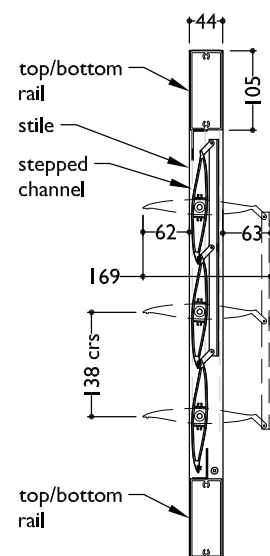

TECHNICAL DETAILS | 150MM MIDI LOUVRE KISS PIVOT

TYPICAL DETAIL 3D/2D MODELS | 150MM KISS PIVOT VERTICAL & HORIZONTAL BLADES

150mm KISS Pivot louvres

Plan: In door panel or frame

TYPICAL DETAIL 3D/2D MODELS | 150MM KISS PIVOT WITHIN BIFOLD DOOR

150mm KISS Pivot louvres

Section: In door panel