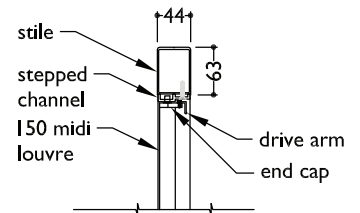

TECHNICAL DETAILS | 150MM MIDI LOUVRE KISS PIVOT

TYPICAL DETAIL 3D/2D MODELS | 150MM KISS PIVOT VERTICAL & HORIZONTAL BLADES

150mm KISS Pivot louvres

Plan: In door panel or frame

TYPICAL DETAIL 3D/2D MODELS | 150MM KISS PIVOT WITHIN BIFOLD DOOR

150mm KISS Pivot louvres

Section: In door panel