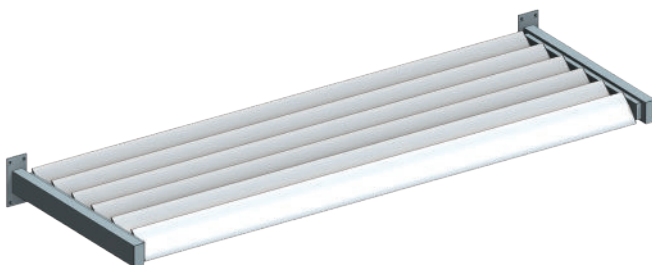

**TECHNICAL DETAILS** 150MM MIDI LOUVRE END FIXED

**TYPICAL DETAIL 3D/2D MODELS 150MM END FIXED LOUVRES - VERTICAL BLADES**

150mm end fixed louvres - vertical panel

**TYPICAL DETAIL 3D/2D MODEL 150MM END FIXED LOUVRES - OVERHEAD BLADES**

150mm end fixed louvres - overhead panels