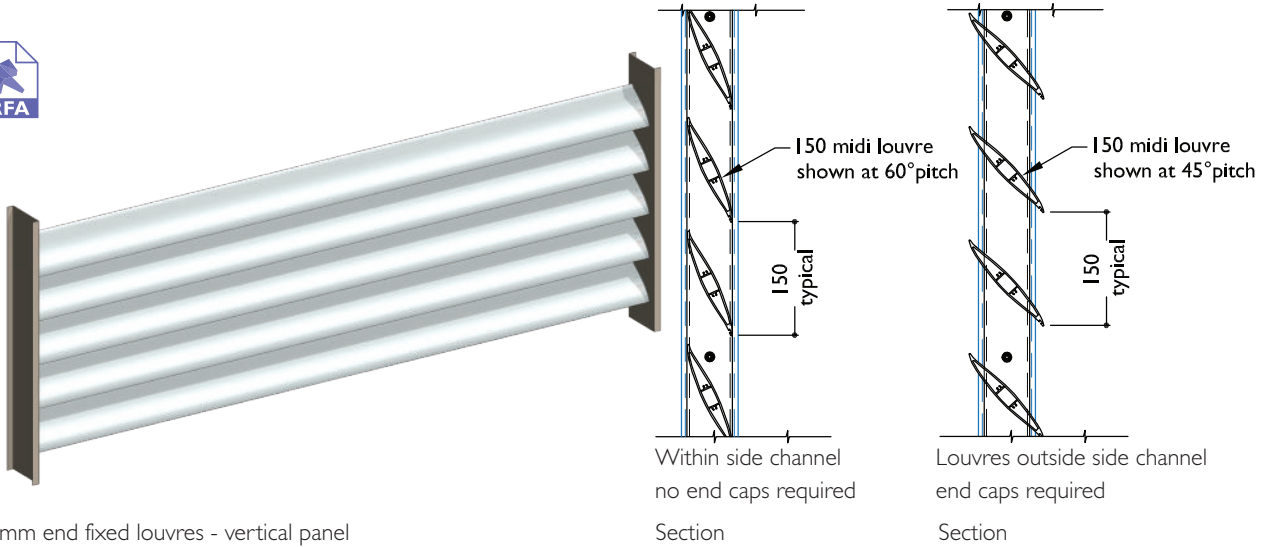

**TECHNICAL DETAILS** 150MM MIDI LOUVRE END FIXED

**TYPICAL DETAIL 3D/2D MODELS 150MM END FIXED LOUVRES - VERTICAL BLADES**

150mm end fixed louvres - vertical panel

**TYPICAL DETAIL 3D/2D MODEL 150MM END FIXED LOUVRES - OVERHEAD BLADES**

150mm end fixed louvres - overhead panels