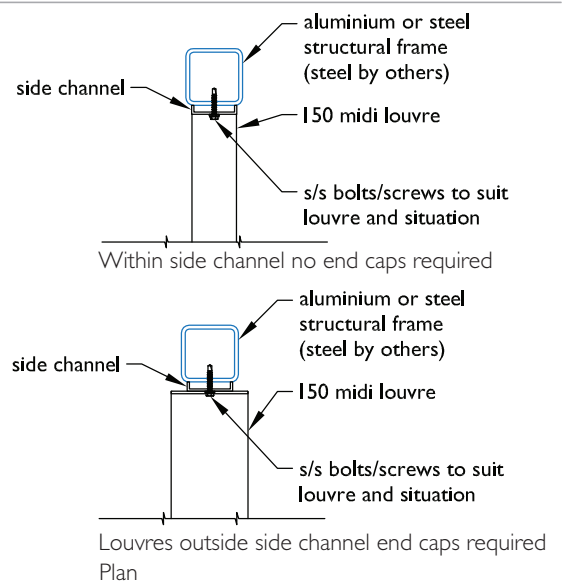

**TECHNICAL DETAILS** 150MM MIDI LOUVRE END FIXED

**TYPICAL DETAIL 3D/2D MODELS 150MM END FIXED LOUVRES - VERTICAL BLADES**

150mm end fixed louvres - vertical panel

**TYPICAL DETAIL 3D/2D MODEL 150MM END FIXED LOUVRES - OVERHEAD BLADES**

150mm end fixed louvres - overhead panels