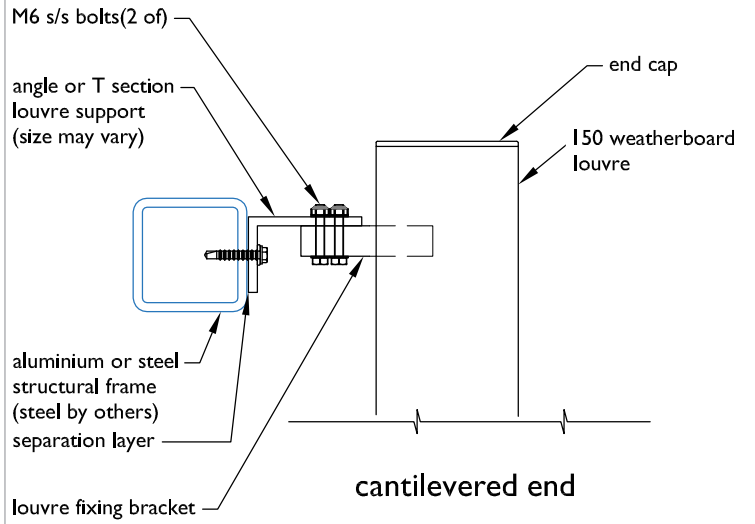

**TYPICAL DETAIL : 150MM HELENA BAY 45° FIXED WEATHERBOARD PANEL  
END FIXED // BRACKET FIXED**

**PLAN - END FIXED  
150 (HELENA BAY) 45° WEATHERBOARD LOUVRE**

**PLAN - BRACKET FIXED  
150 (HELENA BAY) 45° WEATHERBOARD LOUVRE**

**SECTION - END FIXED  
150 (HELENA BAY) 45° WEATHERBOARD LOUVRE**

**SECTION - BRACKET FIXED  
150 (HELENA BAY) 45° WEATHERBOARD LOUVRE**