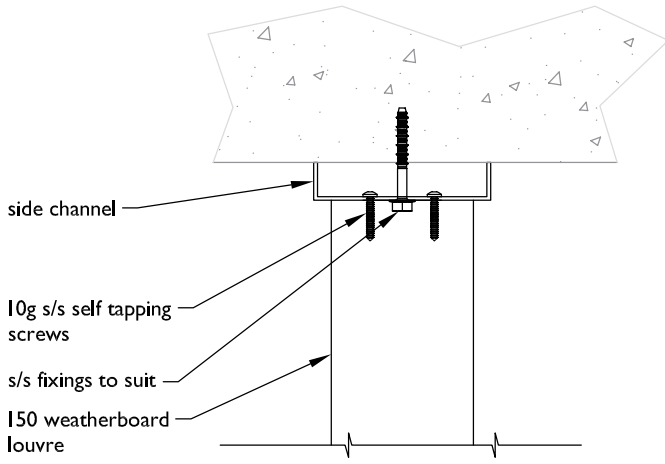

**TYPICAL DETAIL : 150MM HELENA BAY 45° FIXED WEATHERBOARD PANEL  
END FIXED // BRACKET FIXED**

**PLAN - END FIXED  
150 (HELENA BAY) 45° WEATHERBOARD LOUVRE**

**PLAN - BRACKET FIXED  
150 (HELENA BAY) 45° WEATHERBOARD LOUVRE**

**SECTION - END FIXED  
150 (HELENA BAY) 45° WEATHERBOARD LOUVRE**

**SECTION - BRACKET FIXED  
150 (HELENA BAY) 45° WEATHERBOARD LOUVRE**