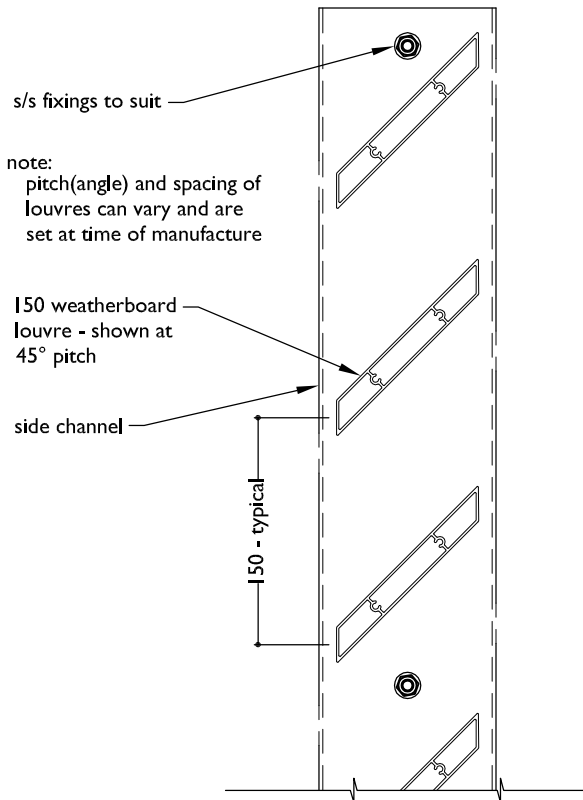

**TYPICAL DETAIL : 150MM HELENA BAY 45° FIXED WEATHERBOARD PANEL  
END FIXED // BRACKET FIXED**

**PLAN - END FIXED  
150 (HELENA BAY) 45° WEATHERBOARD LOUVRE**

**PLAN - BRACKET FIXED  
150 (HELENA BAY) 45° WEATHERBOARD LOUVRE**

**SECTION - END FIXED  
150 (HELENA BAY) 45° WEATHERBOARD LOUVRE**

**SECTION - BRACKET FIXED  
150 (HELENA BAY) 45° WEATHERBOARD LOUVRE**