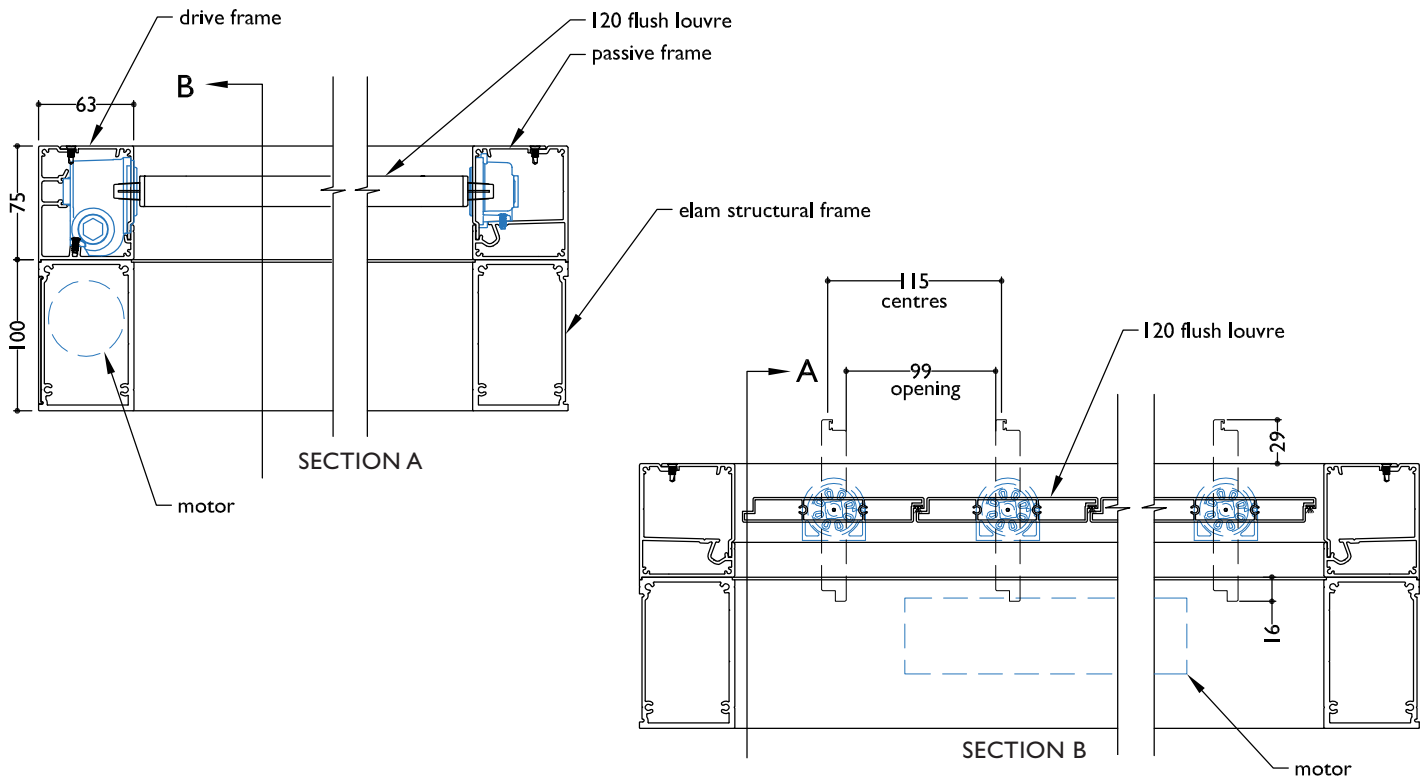

**TYPICAL DETAIL : 120MM SPIRAL PIVOT FLUSH PANEL**

**SECTION - MOTORISED 120 FLUSH LOUVRE SPIRAL PIVOT ON SUPER ELAM STRUCTURAL FRAME**

**SECTION - MANUALLY OPERABLE 120 FLUSH LOUVRE SPIRAL PIVOT**