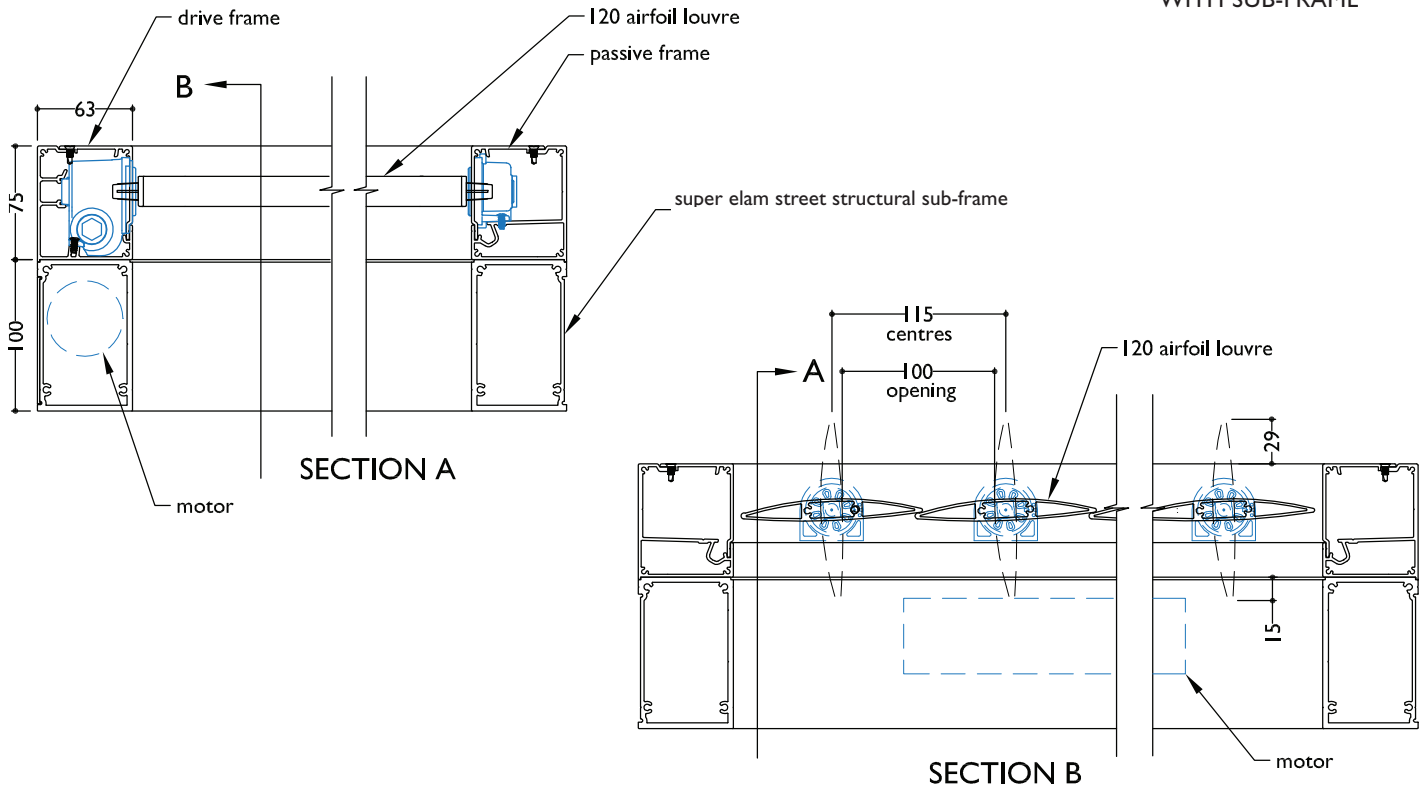

TYPICAL DETAIL : 120MM AIRFOIL LOUVRE SPIRAL PIVOT

SECTION - MOTORISED 120MM AIRFOIL LOUVRE SPIRAL PIVOT ON SUPER ELAM STREET STRUCTURAL FRAME WITH SUB-FRAME

TYPICAL DETAIL : ELAM STREET STRUCTURAL FRAME HAND OPERABLE SPIRAL PIVOT 120MM AIRFOIL LOUVRE