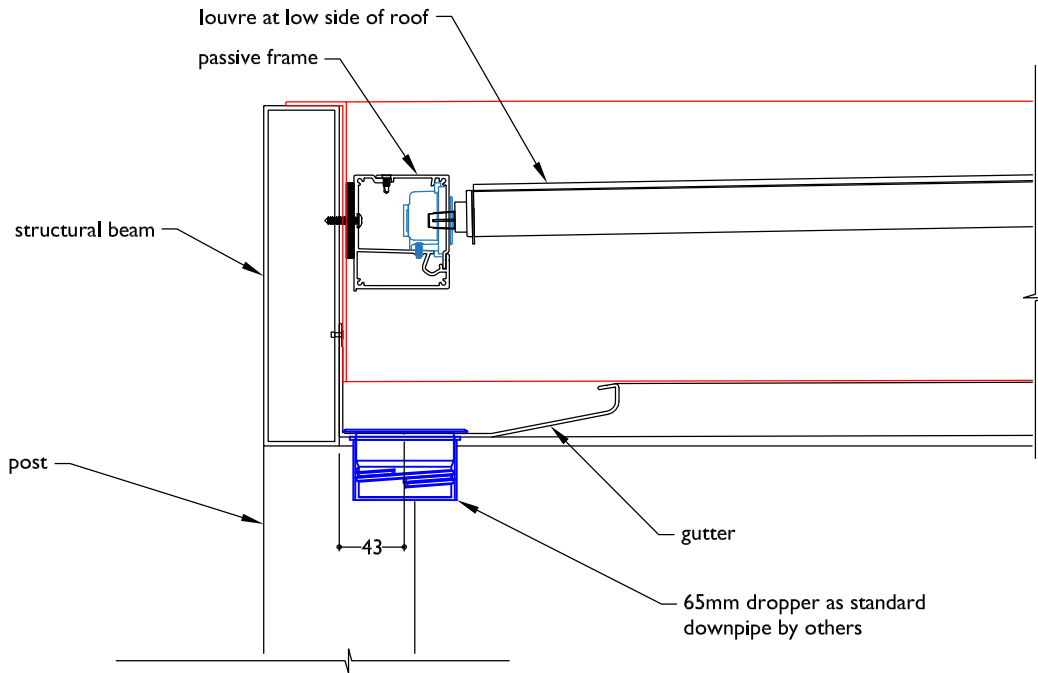

TYPICAL DETAIL - OPENING ROOF GUTTER OUTLETS

SECTION - STANDARD 65MM DROPPER IN GUTTER

SECTION - BACK OUTLET IN GUTTER