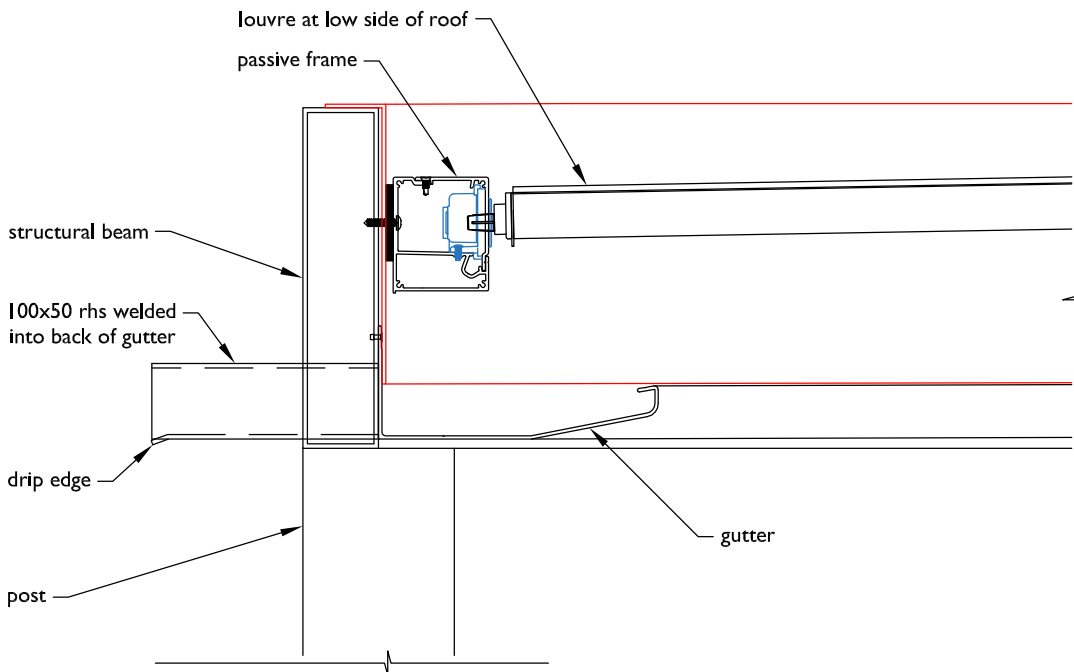

TYPICAL DETAIL - OPENING ROOF GUTTER OUTLETS

SECTION - STANDARD 65MM DROPPER IN GUTTER

SECTION - BACK OUTLET IN GUTTER