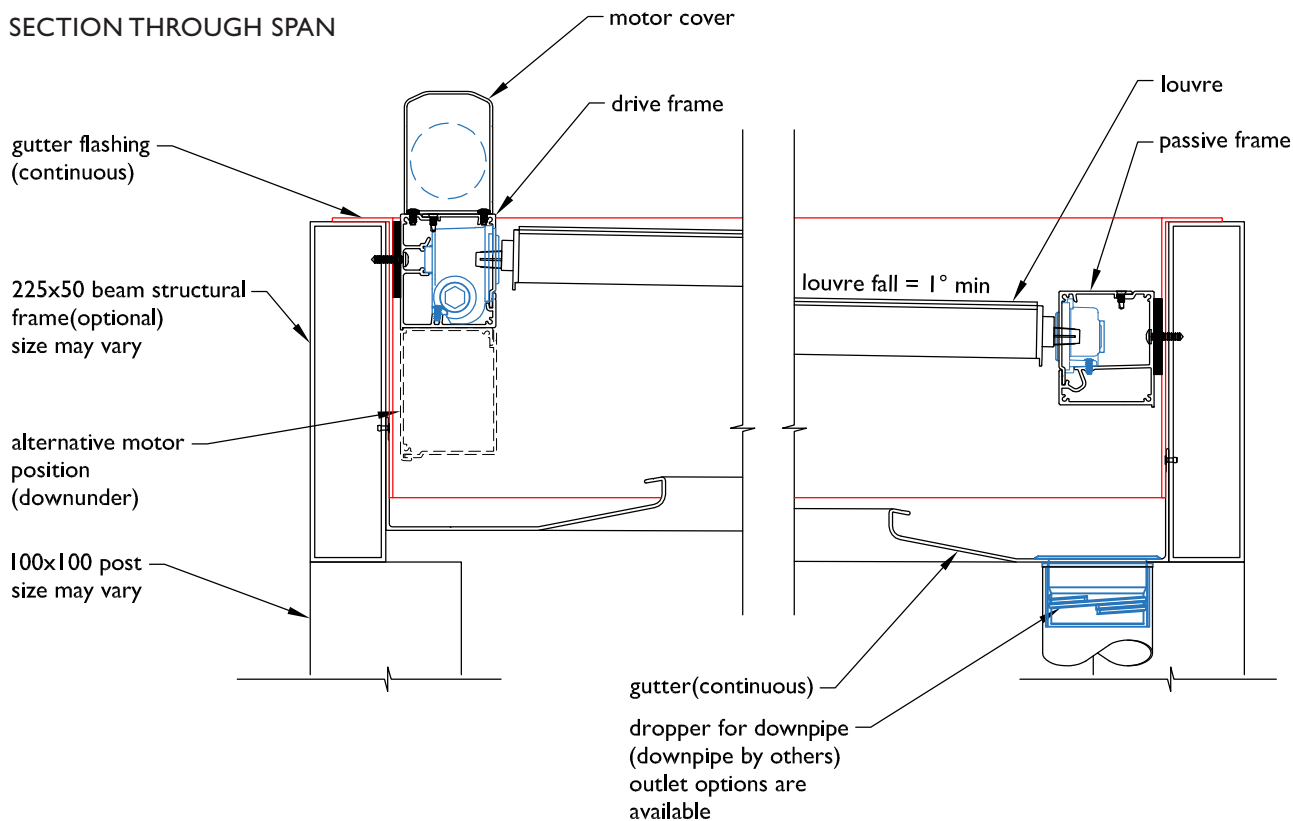

TYPICAL DETAIL : MOTORISED 180 LINEAR OPENING ROOF WITHIN LOUVRETEC STRUCTURAL FRAME

SECTION THROUGH SPAN

SECTION THROUGH LOUVRES